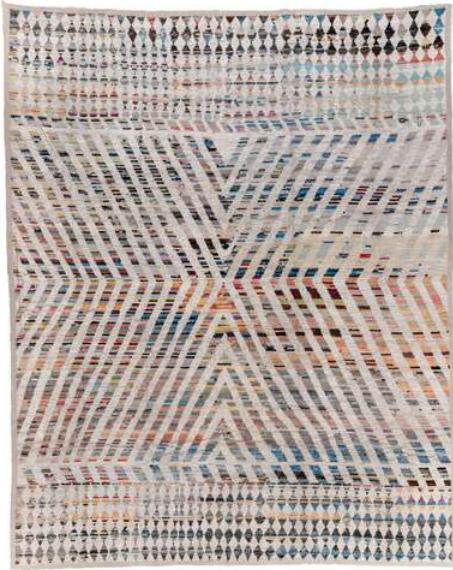

DB15722 Tulu 4.0 x 6.4
DB15722
4' 0" x 6' 4"
Moroccan

DB16156 Hamadan 3.0 x 9.3
DB16156
3' 0" x 9' 3"

DB16159 Malayer 4.10 x 10.9
DB16159
4' 8" x 9' 10"

DB16166 Qashqai 6.8 x 9.5
DB16166
6' 8" x 9' 5"

DB16203 Malayer 7.9 x 11.3
DB16203
7' 9" x 11' 3"

DB16783 Anatolian 5.2 x 9.6
DB16783
5' 2" x 9' 6"

P4678 TULU 16.5 X 20.5

P4678
16' 5" x 20' 5"
Tulu

ELIKO RUGS BY DAVID ARIEL

192 Lexington Avenue Suite 701 | New York, NY 10016

info@davidarielrugs.com | 212.566.2300